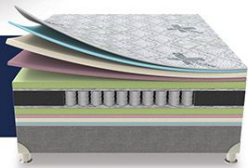

Individually Wrapped Coil Support Base
The support base in our hybrid mattresses consists of innerspring individual coils wrapped in a fabric designed to minimize friction and maximize support. The 13-gauge steel coils tend to provide consistent distribution of support throughout the mattress and lessens motion transfer for sleep partners.