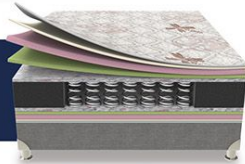

**SPRING 7**

So elegance sleep Products

Pocket Spring is a unique material that infuses gel particles into visco-elastic memory foam, creating a plusher and cooler sleeping material. Gel memory foam is more porous or open than conventional foam, meaning the cells are interconnected unlike closed cell foam; thereby is more breathable and comfortable than higher density visco-elastic foam. The open-celled physical structure of our foams is self-ventilating.