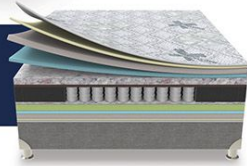

So elegance sleep Products

ULTRA 3

The 6 inch individually wrapped coils are encased in separate pockets so they can contour precisely to your body. Individually wrapped coil innersprings move independently and reduce the sensation of movement on a bed, providing contouring comfort and support for an undisturbed night's sleep.